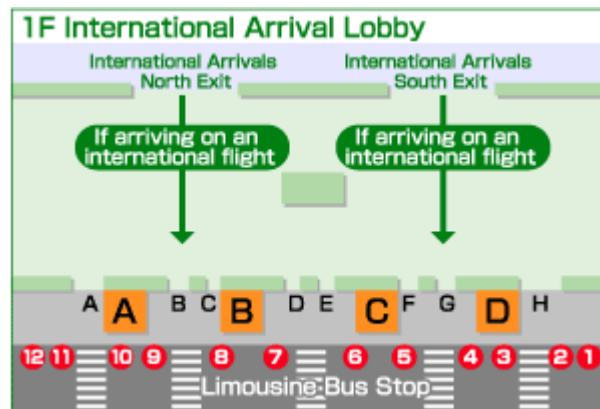

Travel time is about 1 hr 30 min.

Kansai International Airport Bus Stop Map and Information

If departing on an international flight

Buses stop on the 4th floor, so get off there and proceed straight to check-in.

If arriving on an international flight

Buses depart for their various destinations from the bus stops on the 1st floor, so proceed straight to your bus stop.

Tickets for buses departing from bus stops [9] are sold at [A].